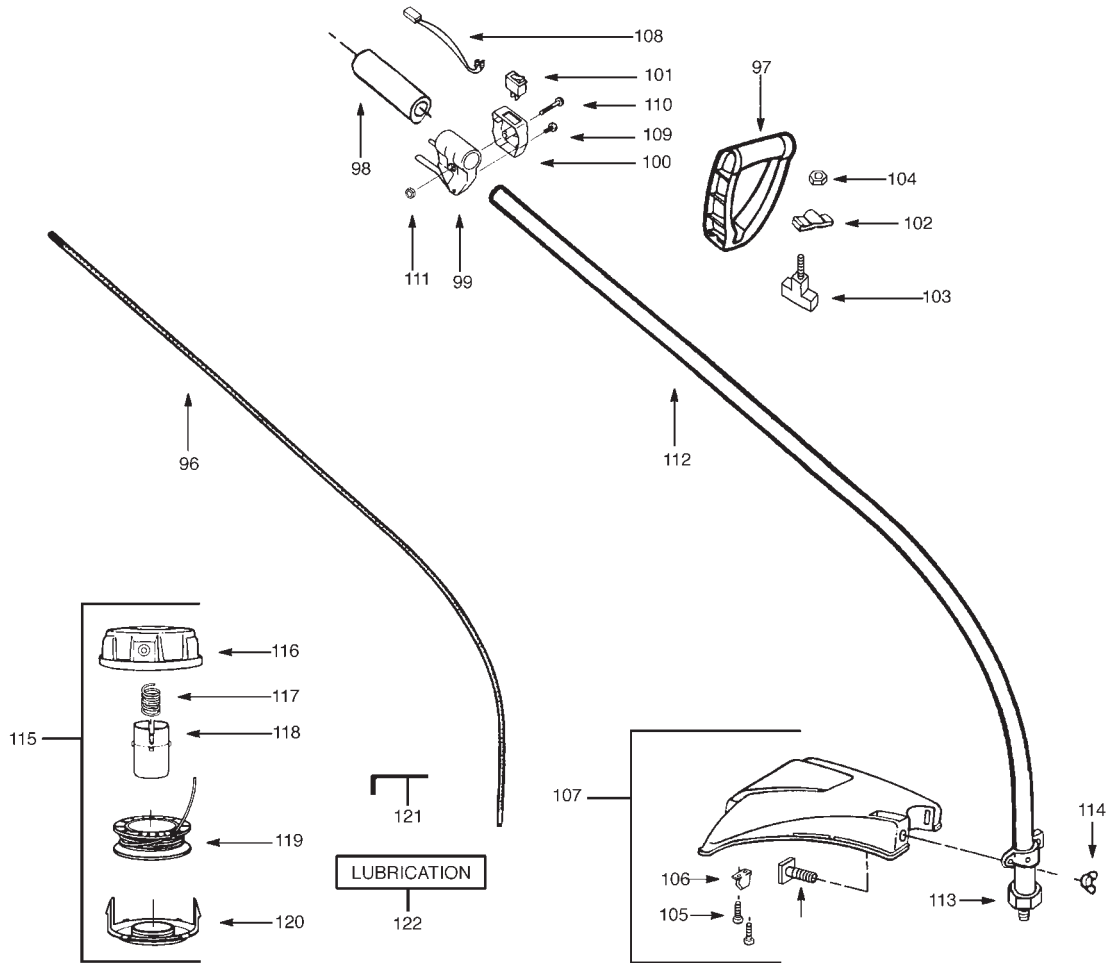

MODEL	Maxi Trim 430S	
PRODUCT NO.	9527153-20	

96	5300945-51/5	1	FLEXIBLE SHAFT ASSY
97	5300142-22/0	1	HANDLE ASSY
98	5300294-45/0	1	GRIP
99	5300146-46/0	1	THROTTLE HOUSING
100	5300368-55/1	1	SWITCH COVER
101	5300364-93/1	1	SWITCH
102	5300947-42/0	1	CLAMP
103	5300692-52/1	1	HANDLE KIT
104	5300156-10/5	1	NUT
105	5300158-86/1	2	SCREW
106	5300952-49/5	1	LINE LIMITER
107	5300696-66/2	1	SHIELD KIT ASSY
108	5300471-60/3	1	LEAD WIRE ASSY
109	5300159-32/3	1	SCREW (SHORT)
110	5300159-33/1	1	SCREW (LONG)
111	5300157-68/1	1	LOCKNUT
112	5300953-03/0	1	DRIVE SHAFT HSG
113	5300945-43/2	1	DUST CAP
114	5300161-18/8	1	NUT
115	9527016-28/2	1	CUTTING HEAD ASSY
116	5300147-73/2	1	HUB ASSY
117	5300948-30/3	1	SPRING
118	5300948-27/9	1	RELEASE BUTTON
119	9527016-19/1	1	SPOOL & LINE
120	5300948-28/7	1	COVER
121	5300311-59/3	1	WRENCH HEX
122	9520301-39/2	1	SHAFT LUBRICATION