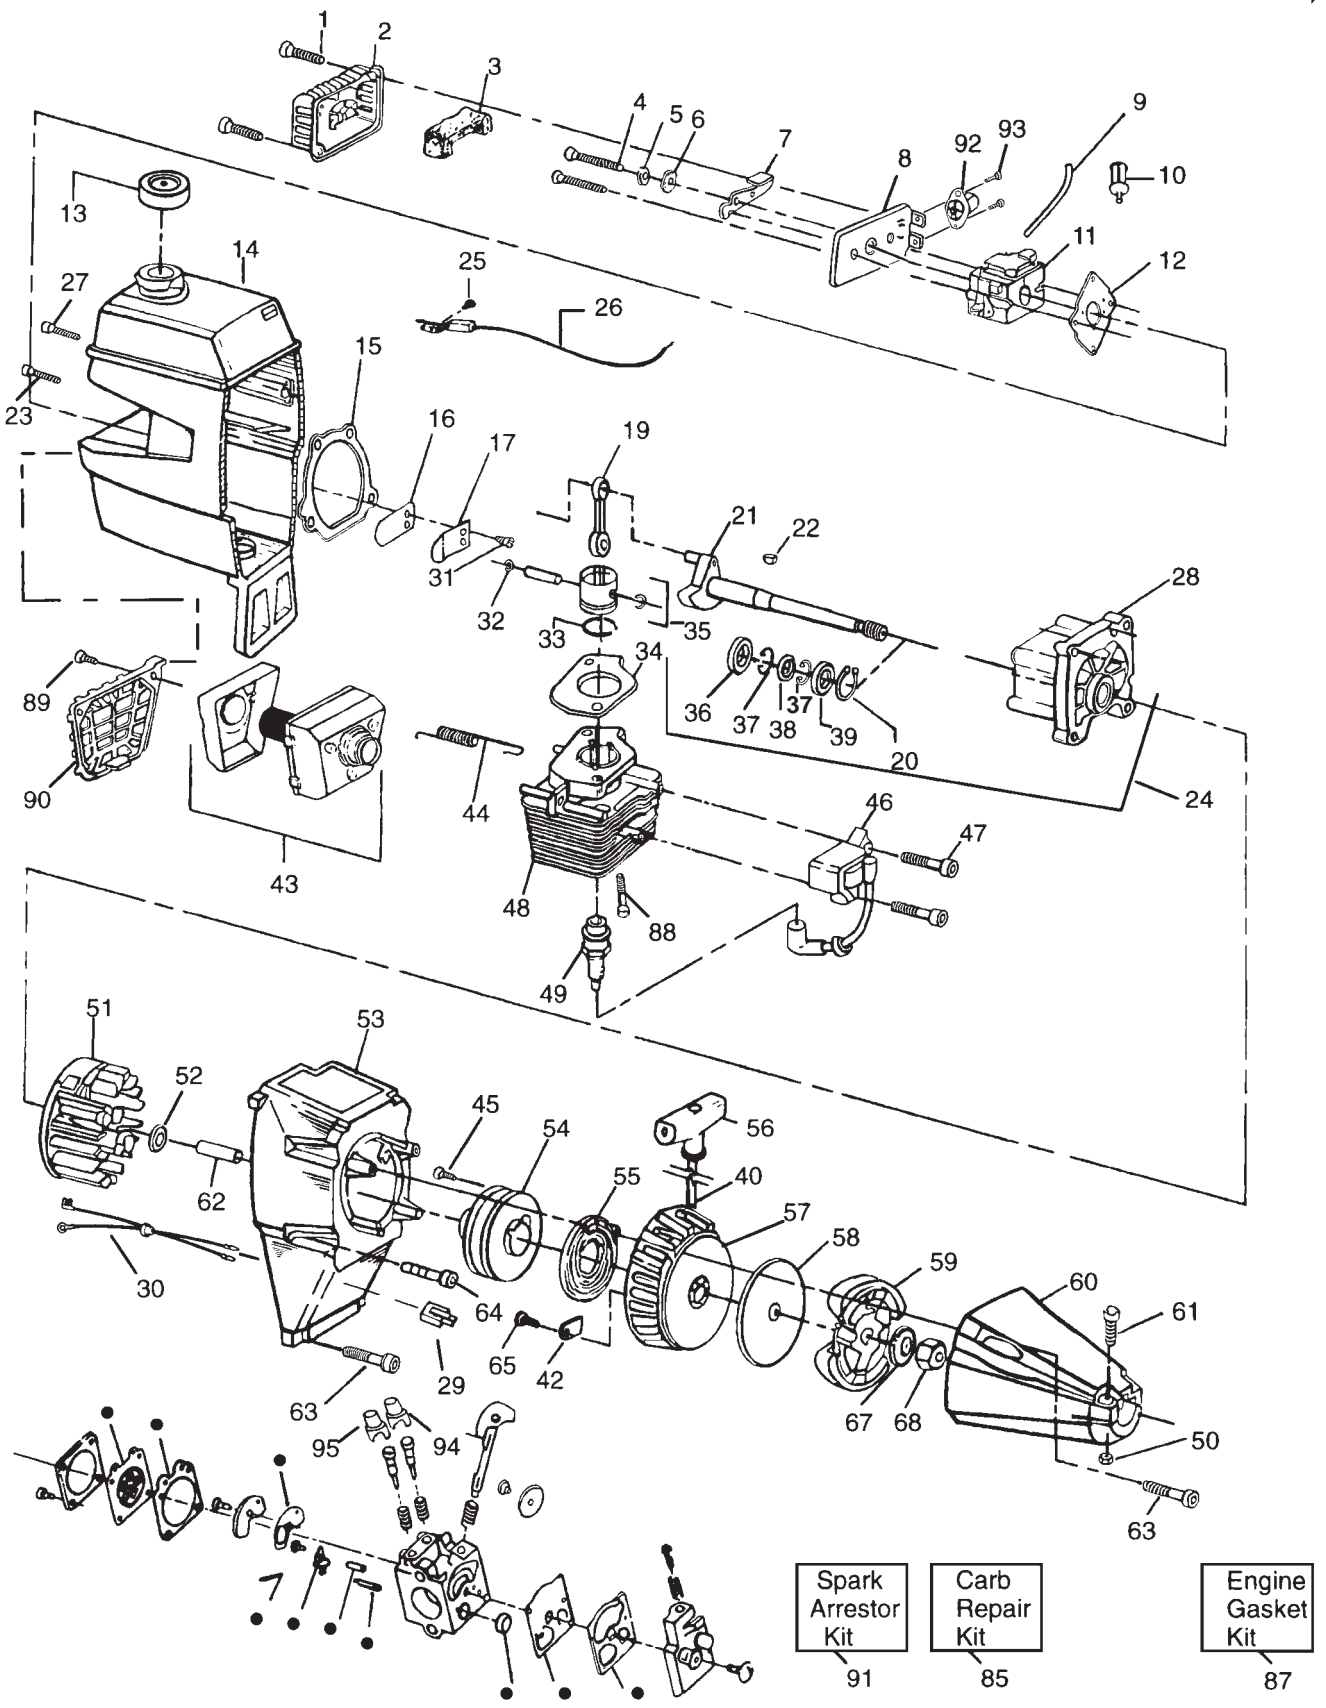

MODEL	Maxi Trim 430S	
PRODUCT NO.	9527153-20	

● Indicates contents of carburettor repair kit
Key number 85

Flymo

MODEL	Maxi Trim 430S	
PRODUCT NO.	9527153-20	

01	5300157-73/1	2	SCREW
02	5300275-29/3	1	AIR FILTER COVER
03	5300275-30/1	1	AIR FILTER
04	5300158-49/9	2	SCREW
05	5300158-52/3	1	SPACER
06	5300152-54/2	1	WAVE WASHER
07	5300381-03/4	1	CHOKE SHUTTER
08	5300379-30/1	1	AIR FILTER PLATE
09	5300692-47/1	1	FUEL LINE KIT
09A	5300695-71/4	1	RETURN LINE (not illustrated)
10	5300143-62/4	1	FUEL FILTER
11	5300696-51/4	1	CARBURETTOR
12	5300191-56/5	1	CARBURETOR GASKET
13	5300143-47/5	1	FUEL CAP ASSY
14	5300471-04/1	1	SHROUD/TANK ASSEMBLY
15	5300191-54/0	1	CRANKCASE/SHROUD GASKET
16	5300275-93/9	1	REED VALVE
17	5300275-94/7	1	REED STOP
19	5300109-60/9	1	CONNECTING ROD ASSY
20	5300157-89/7	1	RETAINING RING
21	5300109-34/4	1	CRANKSHAFT ASSY
22	5300151-26/2	1	FLYWHEEL KEY
23	5300157-71/5	4	SCREW
24	5300140-15/8	1	CRANKCASE/SHAFT
25	5300157-75/6	1	SCREW
26	5300374-97/1	1	THROTTLE CABLE ASSY
27	5300157-72/3	2	SCREW
28	5300140-16/6	1	CRANKCASE ASSY
29	5300382-05/7	1	CONNECTOR MALE
30	5300471-45/4	1	LEAD WIRE C/W GROMMET
31	5300160-64/4	2	SCREW
32	5300151-62/7	2	PISTON PIN RETAINER
33	5300258-75/2	1	RING PISTON
34	5300191-78/9	1	GASKET CYLINDER
35	5300692-75/2	1	PISTON KIT
36	5300321-03/0	1	INNER BEARING
37	5300157-87/1	2	RETAINING RING
38	5300191-58/1	1	CRANKSHAFT SEAL
39	5300321-02/2	1	BEARING OUTER
40	5300692-32/3	1	ROPE KIT
42	5300275-23/6	1	RETAINER
43	5300692-57/0	1	MUFFLER KIT
44	5300364-09/7	2	SPRING
45	5300160-80/0	1	SCREW
46	5300391-34/8	2	IGNITION MODULE
47	5300151-28/8	2	SCREW
48	5300696-26/6	1	CYLINDER KIT
49	5300300-75/2	1	SPARK PLUG RCJ-8Y
50	5300157-68/1	2	LOCKNUT
51	5300391-89/2	1	FLYWHEEL ASSY
52	5300160-30/5	1	WASHER
53	5300275-18/6	1	FAN HOUSING
54	5300692-91/9	1	STARTER PULLEY KIT
55	5300275-31/9	1	STARTER SPRING
56	5300275-69/9	1	STARTER HANDLE
57	5300109-61/7	1	PULLEY HOUSING ASSY
58	5300941-89/4	1	CLUTCH WASHER
59	5300692-54/7	1	CLUTCH ASSY KIT
60	5300109-64/1	1	CLUTCH HOUSING
61	5300157-67/3	2	SCREW
62	5300275-11/1	1	SPACER
63	5300157-70/7	6	SCREW
64	5300157-69/9	4	SCREW
65	5300154-96/9	1	SCREW
67	5300157-96/2	1	WASHER
68	5300017-33/1	1	NUT
85	5300696-23/3	1	CARBURETOR REPAIR KIT
87	5300692-76/0	1	ENGINE GASKET KIT
88	5300152-39/3	2	SCREW
89	5300157-17/8	2	SCREW
90	5300277-81/0	1	MUFFLER GUARD
91	9527016-12/6	1	SPARK ARRESTOR KIT
92	5300379-72/3	1	BULB ASSEMBLY
93	5300160-91/7	2	SCREW
94	5300383-18/8	1	LIMITER CAP HIGH SPEED
95	5300383-17/0	1	LIMITER CAP LOW SPEED